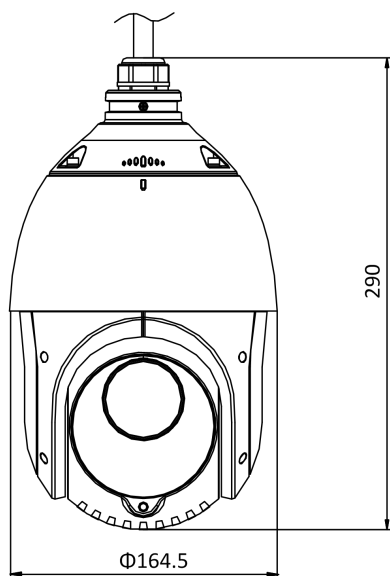

Available Model

DS-2DE4215IW-A, AC 24V

Dimensions

Unit: mm