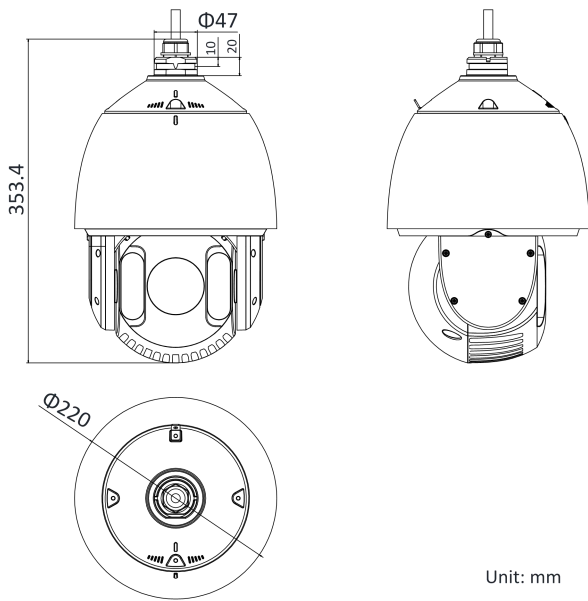

Order Model

DS-2DE7330IW-AE, Hi-PoE, 24 VAC, Outdoor

Dimensions