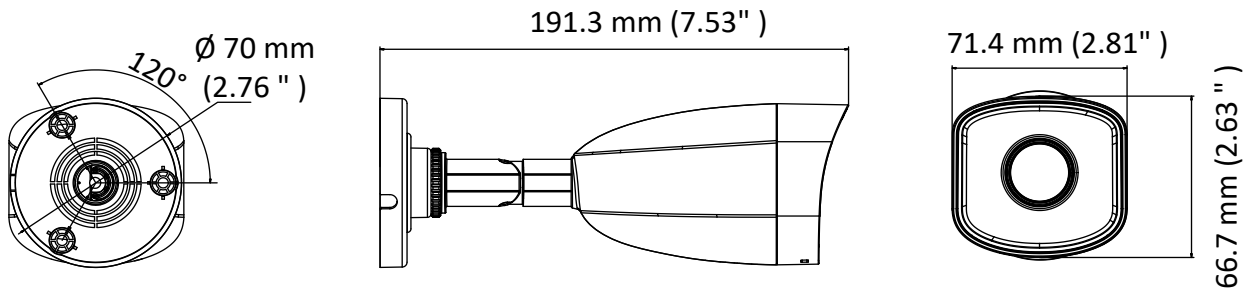

	3 levels: Administrator, Operator, and User
Client	iVMS-4200, Hik-Connect, iVMS-5200
Web Browser	IIE7+, Chrome18-42, Firefox5.0-51, Safari5.02+
Interface	
Communication Interface	1 RJ45 10M/100M self-adaptive Ethernet port
General	
Operating Conditions	-30 °C to 60 °C (-22 °F to 140°F), humidity: 95% or less (non-condensing)
Power Supply	12 VDC ± 25%, 5.5 mm coaxial power plug PoE (802.3af, class 3)
Power Consumption and Current	12 VDC, 0.4 A, Max: 5 W PoE: (802.3af, 37 V to 57 V), 0.2 A to 0.1 A, Max: 7 W
Protection Level	IP67 TVS 2000V lightning protection, surge protection and voltage transient protection
Material	Metal & Plastic
Dimensions	Camera: Ø 70 mm × 191.3mm (Ø 2.7" × 7.5") With package: 216 mm × 121 mm × 118 mm (8.5" × 4.8" × 4.6")
Weight	Camera: Approx. 280 g (0.62 lb.) With package: Approx. 530 g (1.17 lb.)

Available Model

IPC-B121 (2.8 mm), IPC-B121 (4 mm)

Dimension

Accessory

DS-1280ZJ-XS
Junction Box

--	--	--	--