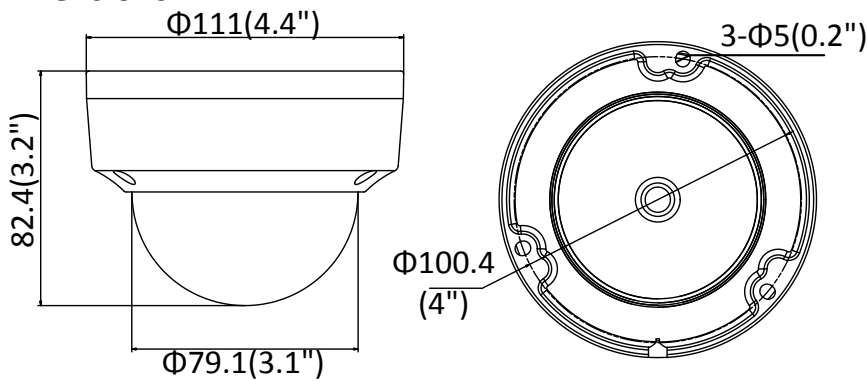

Dimensions

Unit: mm

Accessories

Distributed by